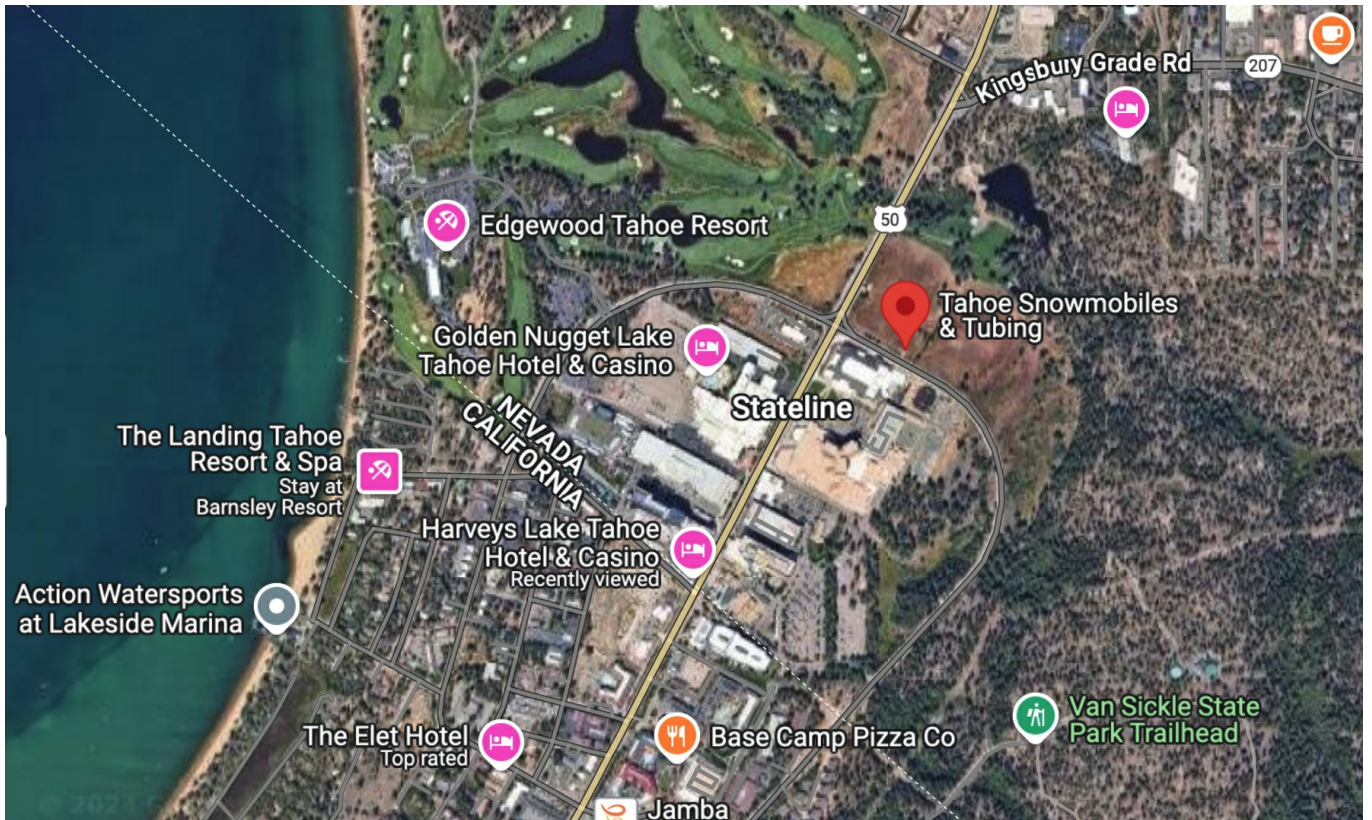

@mjkabir Notes

<https://shownotes.app/show/j51ms>

Lake Tahoe Trip

Notes on Lake Tahoe trip for Dec 30 to Jan 1st.

Harveys Lake Tahoe Hotel is next to Tahoe Snowmobiles & Tubing, a great attraction for a family day in the snow.

TABLE OF CONTENTS

1. Hotel and Attractions
2. Snow Tubing and Snowmobile Rental

AI AGENTS HAVEN'T YET REVIEWED THIS NOTE!

Hotel and Attractions

<https://hotels.app.link/qI51j2DtIPb>

6 days 16 hrs ago

Open for the 24/25 Winter Season for Snow Tubing and Snowmobiling at our Stateline Location Only

Home Activities Where to Find Us FAQs Waiver Gift Certificates Reviews Careers Blog Local Activities & Lodging

MOST POPULAR

Snowmobile track

BOOK NOW

Lake Tahoe Golf Course Location - Currently Closed

1/2 Hour Session
Price is per snowmobile. Up to 2 people per snowmobile. **\$ 95**

Spectators **\$ 10**

Book online Real-time availability

December 2024

Sun	Mon	Tue	Wed	Thu	Fri	Sat
1	2	3	4	5	6	7
8	9	10	11	12	13	14
15	16	17	18	19	20	21
22	23	24	25	26	27	28

QUICK DETAILS

- Category: Snowmobiling
- Duration: 30 minutes
- Age Requirement: Ages 16+ to drive
- Note: Reservations required