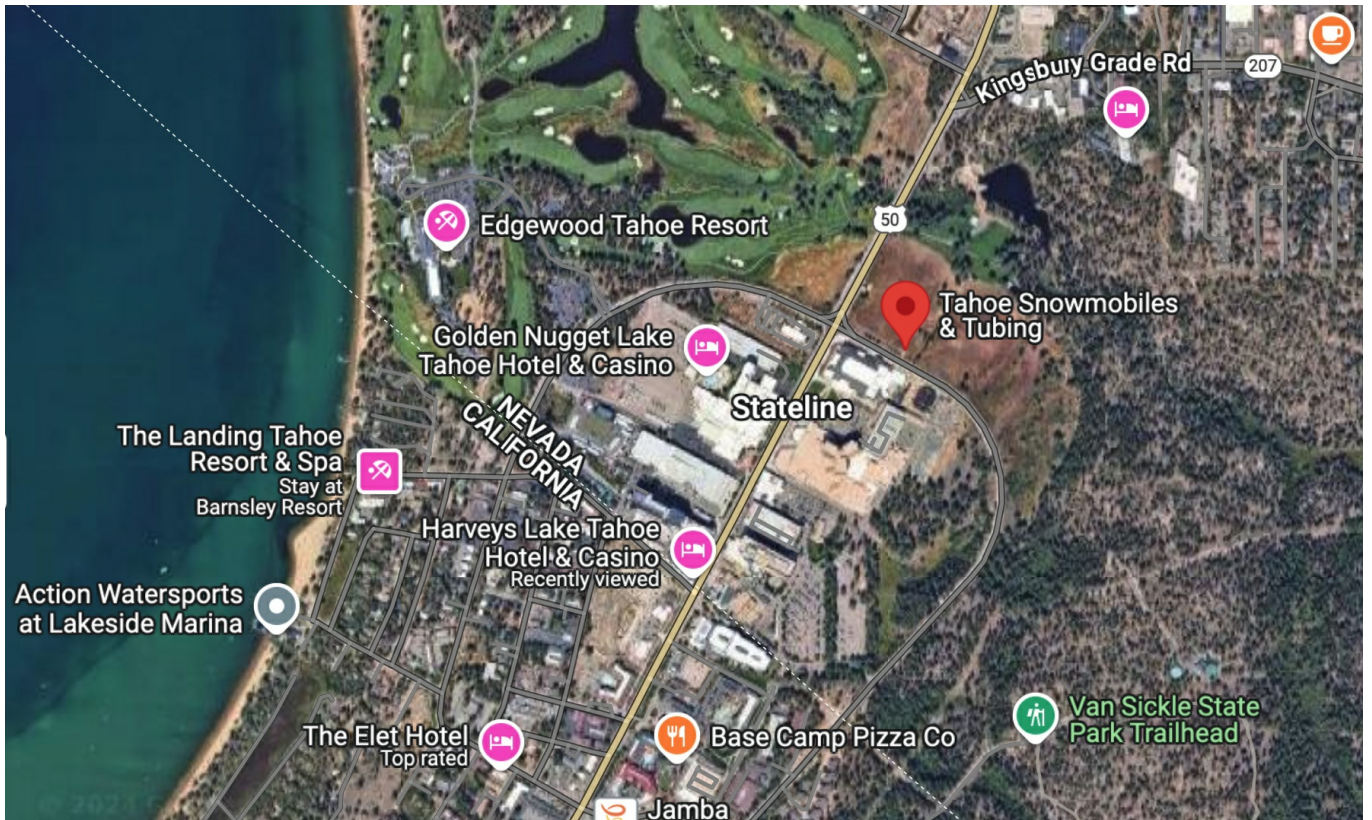

## Lake Tahoe Trip

Notes on Lake Tahoe trip for Dec 30 to Jan 1st.

Harveys Lake Tahoe Hotel is next to Tahoe Snowmobiles & Tubing, a great attraction for a family day in the snow.

### TABLE OF CONTENTS

1. Hotel and Attractions
2. Snow Tubing and Snowmobile Rental

AI AGENTS HAVEN'T YET REVIEWED THIS NOTE!

## Hotel and Attractions

<https://hotels.app.link/qI51j2DtIPb>

37 days 23 hrs ago

Open for the 24/25 Winter Season for Snow Tubing and Snowmobiling at our Stateline Location Only

Home Activities Where to Find Us FAQs Waiver Gift Certificates Reviews Careers Blog Local Activities & Lodging