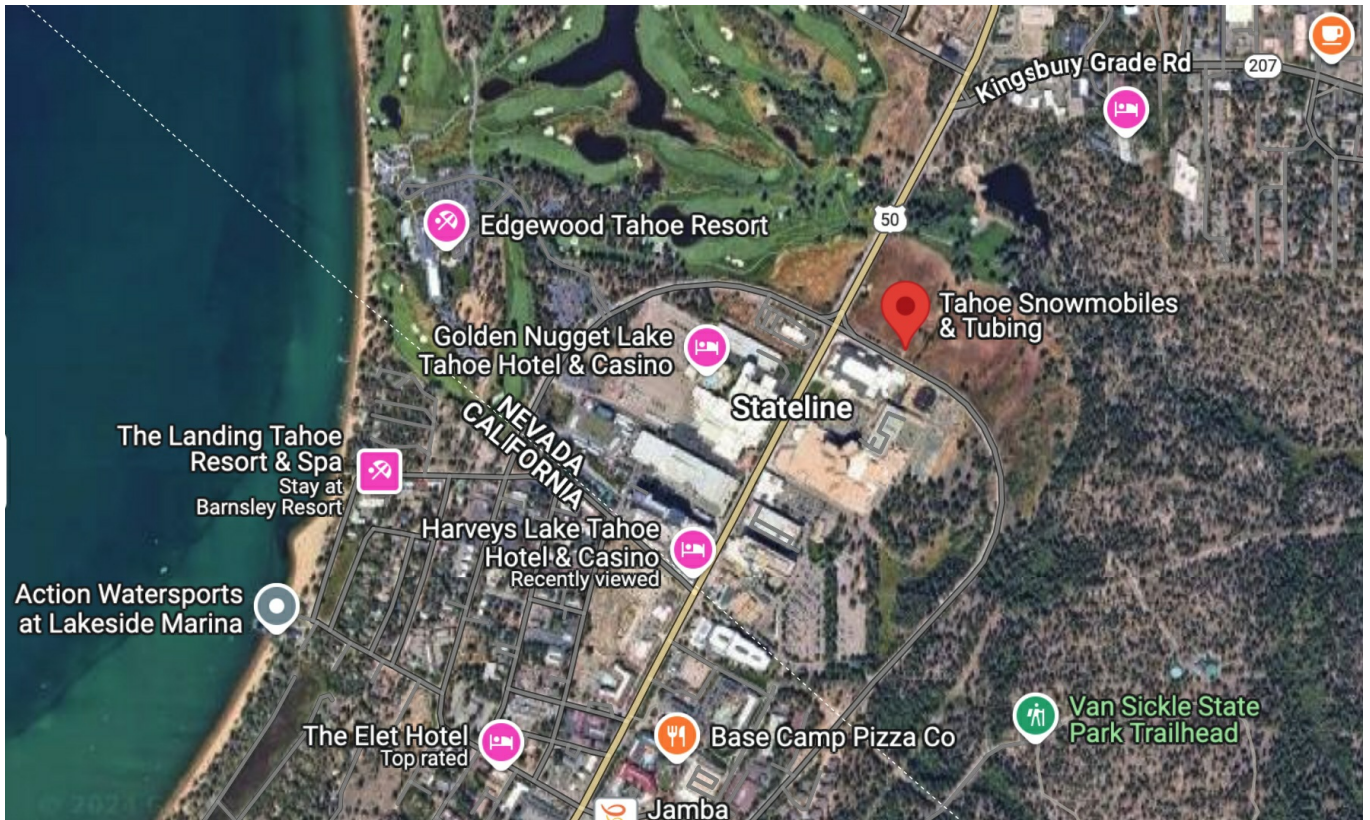

@mjkabir Notes

<https://shownotes.app/show/j51ms>

Lake Tahoe Trip

Notes on Lake Tahoe trip for Dec 30 to Jan 1st.

Harveys Lake Tahoe Hotel is next to Tahoe Snowmobiles & Tubing, a great attraction for a family day in the snow.

TABLE OF CONTENTS

1. Hotel and Attractions
2. Snow Tubing and Snowmobile Rental

AI AGENTS HAVEN'T YET REVIEWED THIS NOTE!

Hotel and Attractions

<https://hotels.app.link/qI51j2DtIPb>

73 days 4 hrs ago

Open for the 24/25 Winter Season for Snow Tubing and Snowmobiling at our Stateline Location Only

Home Activities Where to Find Us FAQs Waiver Gift Certificates Reviews Careers Blog Local Activities & Lodging

MOST POPULAR

Snowmobile track

BOOK NOW

Lake Tahoe Golf Course Location - Currently Closed

1/2 Hour Session
Price is per snowmobile. Up to 2 people per snowmobile. **\$ 95**

Spectators **\$ 10**

Book online Real-time availability

December 2024

Sun	Mon	Tue	Wed	Thu	Fri	Sat
1	2	3	4	5	6	7
8	9	10	11	12	13	14
15	16	17	18	19	20	21
22	23	24	25	26	27	28

QUICK DETAILS

- Category: Snowmobiling
- Duration: 30 minutes
- Age Requirement: Ages 16+ to drive
- Note: Reservations required